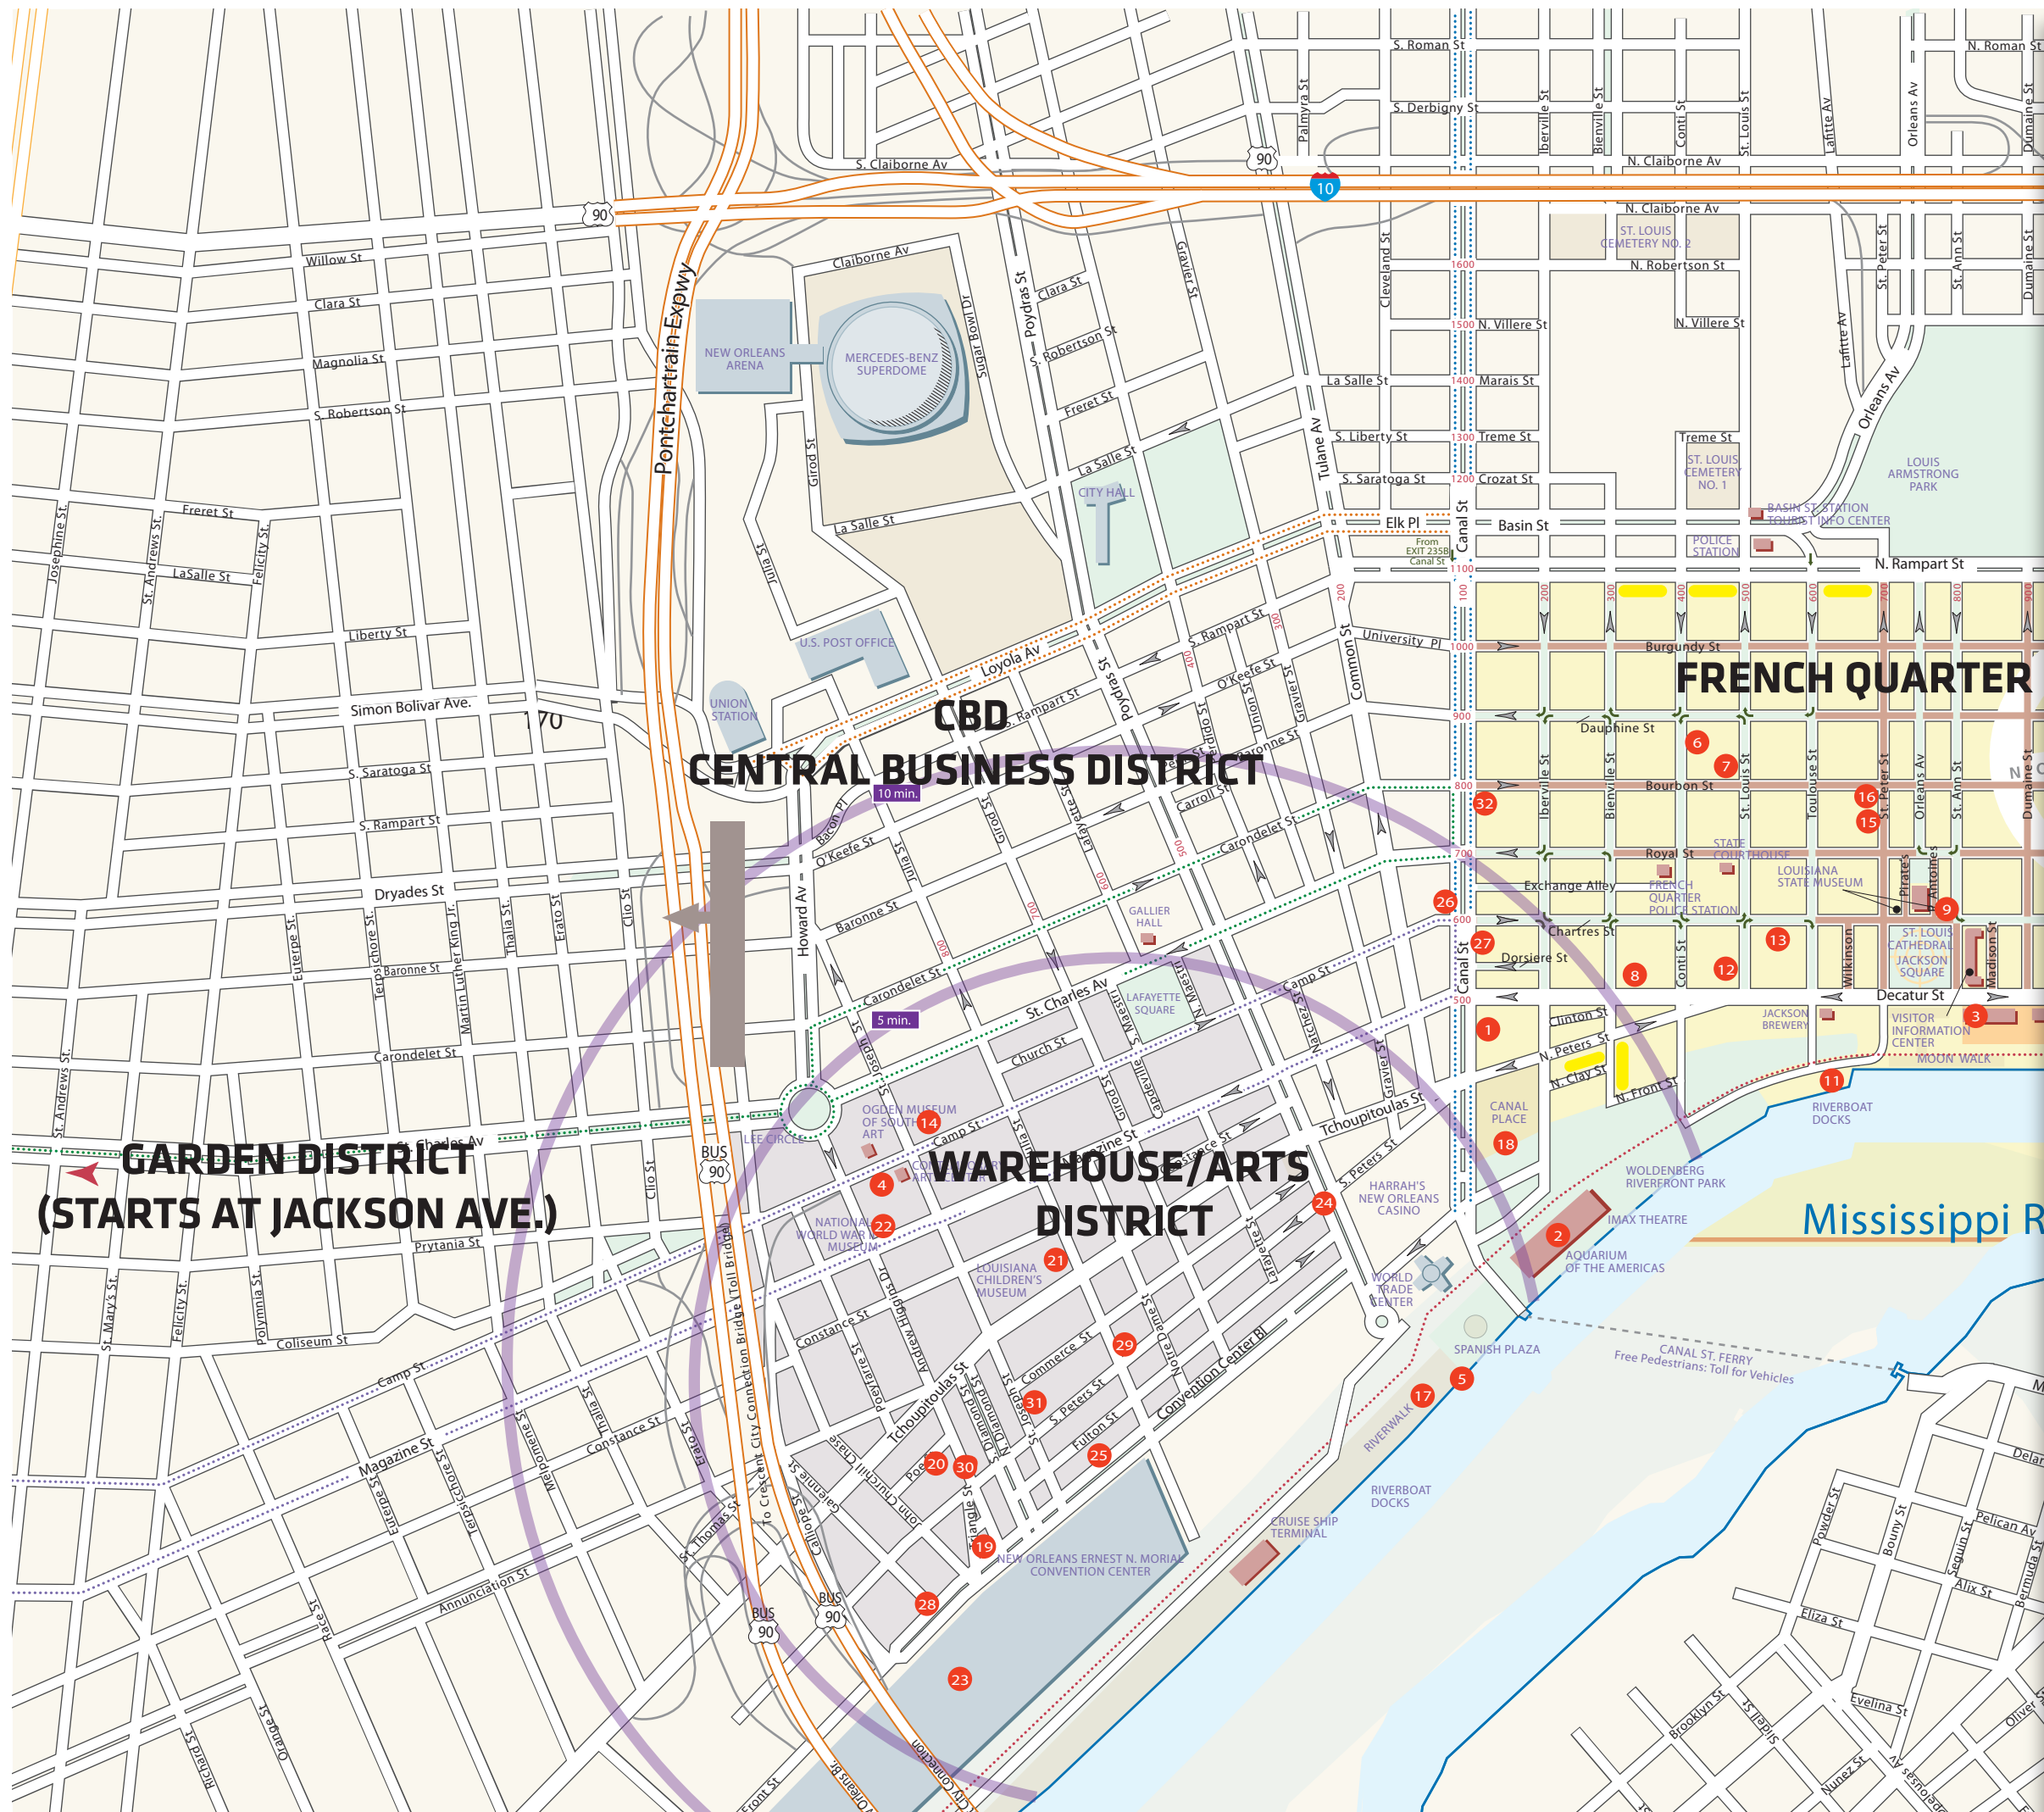

IFMA's
World Workplace
The Facility Conference & Expo
Sept 17-19, 2014 | **New Orleans**

1. Audubon Insectarium
2. Audubon Aquarium
3. Cafe du Monde
4. Contemporary Arts Center
5. Creole Queen
6. Musee Conti Wax Museum
7. Herman Grima/Gallier Historic House
8. House of Blues
9. Louisiana State Museum
10. Mardi Gras World - **Welcome Reception**
11. Steamboat Natchez
12. New Orleans School of Cooking
13. New Orleans Pharmacy Museum
14. Ogden Museum of Southern Art
15. Preservation Hall
16. Pat O'Brien's
17. Riverwalk Marketplace
18. Shops at Canal Place
19. Sugar Mill
20. Generations Hall
21. Louisiana Children's Museum
22. National World War II Museum
23. Convention Center
- World Workplace Hotels**
24. Loews Hotel - **HQ Hotel**
25. Marriott Downtown Convention Center - **Fall Symposium**
26. JW Marriott
27. New Orleans Marriott
28. Hampton Inn & Suites
29. Marriott Courtyard
30. Hilton Garden Inn, Convention Center
31. Springhill Suites
32. Astor Crowne Plaza